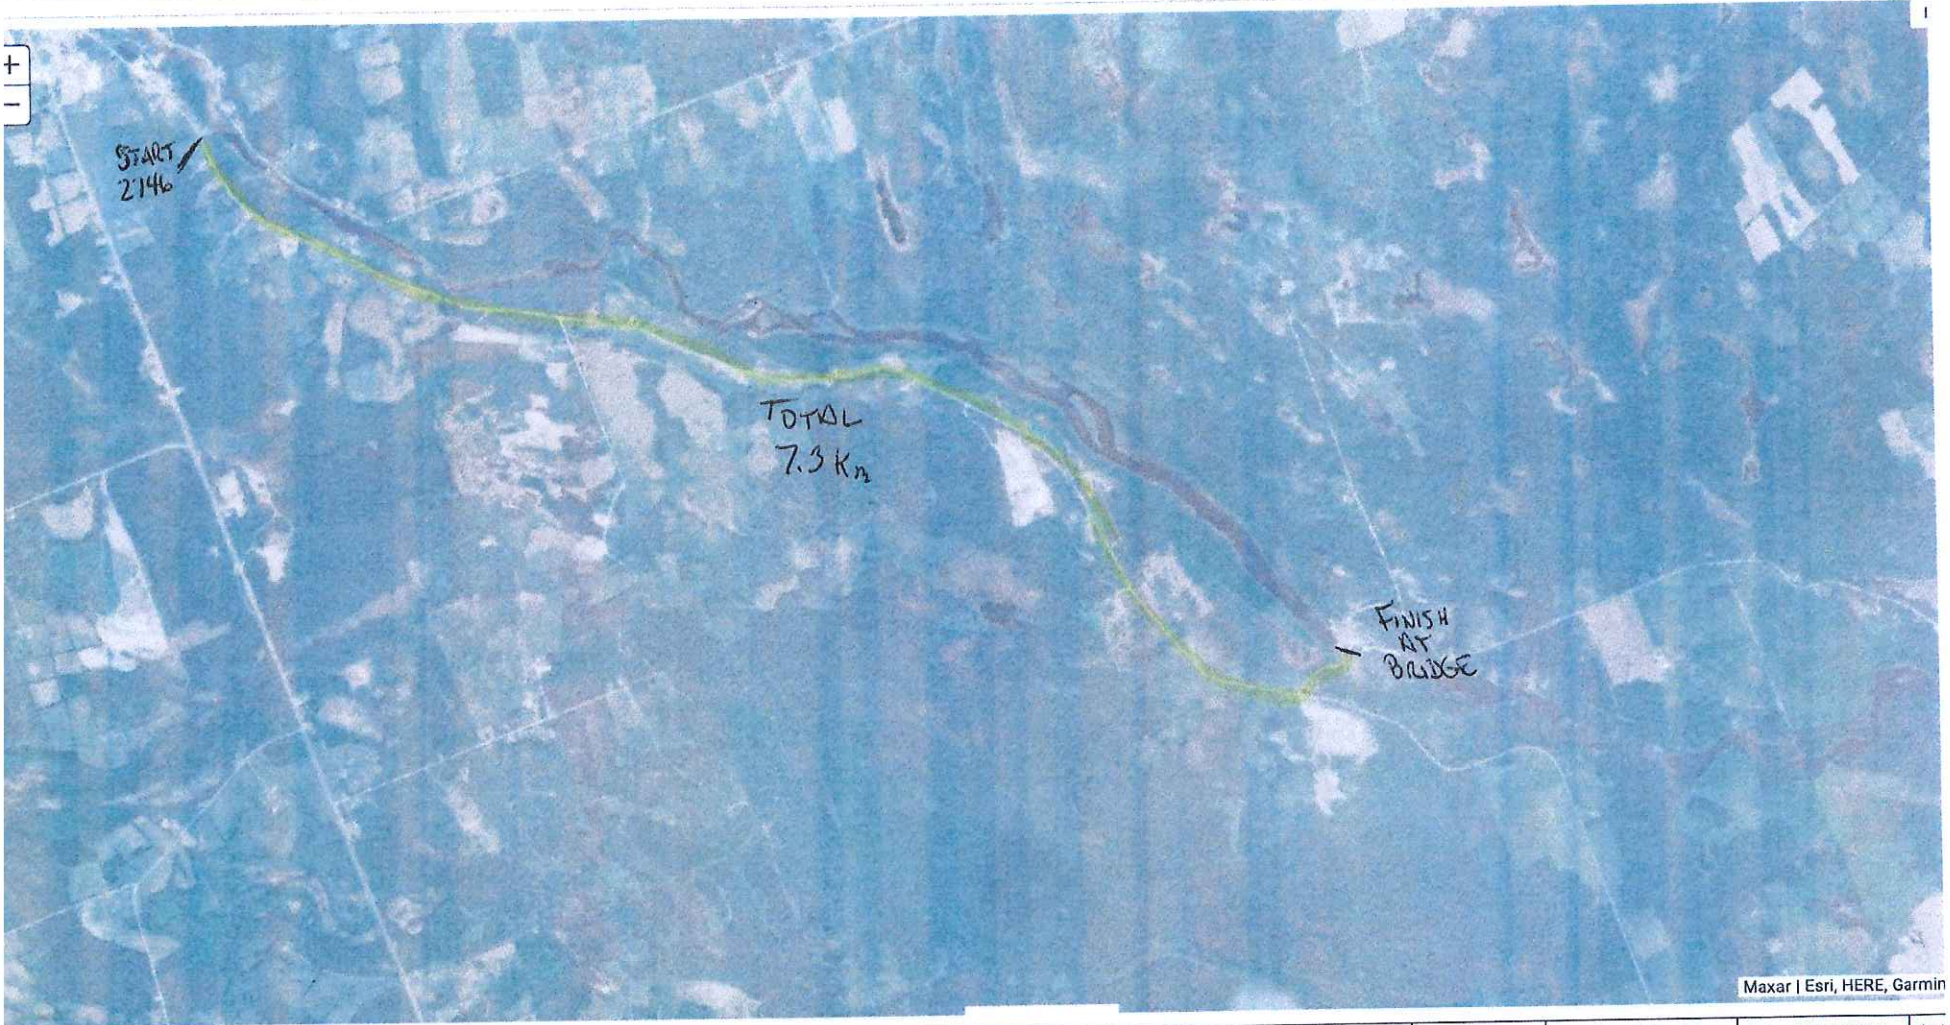

Map Filter Search by address

Maxar | Esri, HERE, Garmin

	Status	Task ID	Activity	Department	Asset	Notes	Entered By	Estimated Start D...	Actual Start Date	Act
--	--------	---------	----------	------------	-------	-------	------------	----------------------	-------------------	-----

Fourth Chute Road